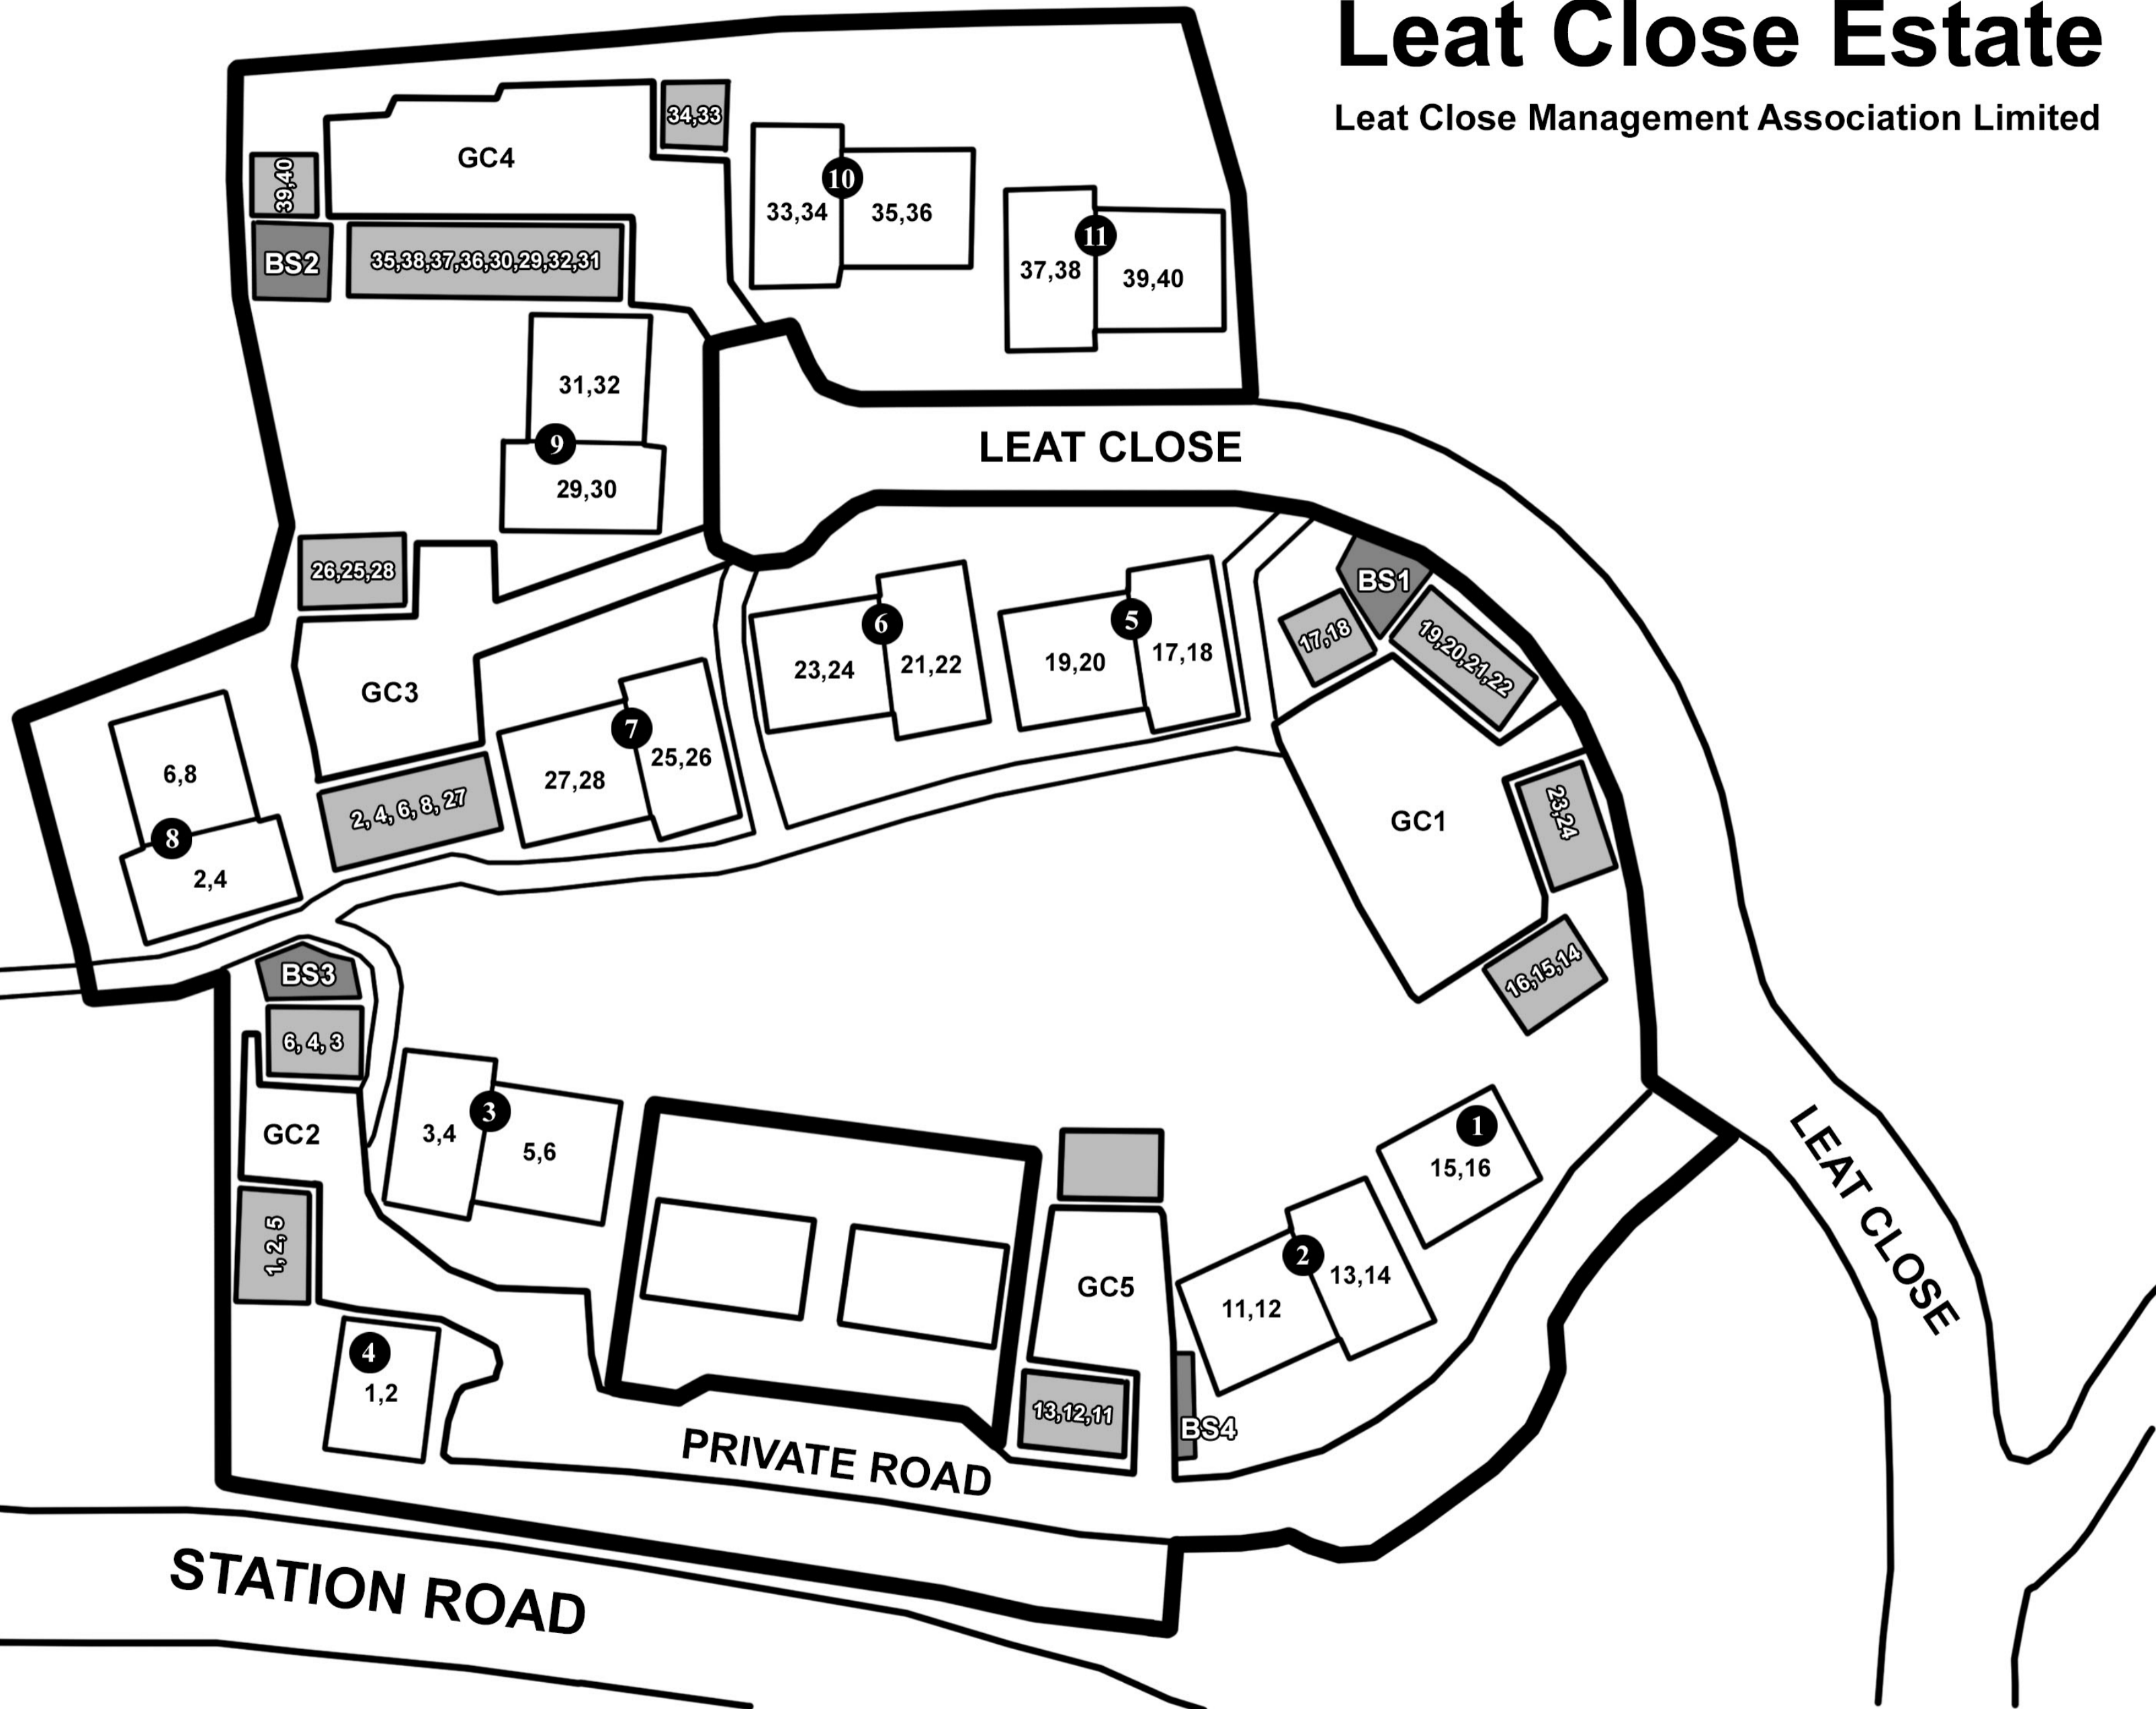

Leat Close Estate

Leat Close Management Association Limited

BULLFIELDS

BS - Bin Store

GC - Garage Court

① - Block Number